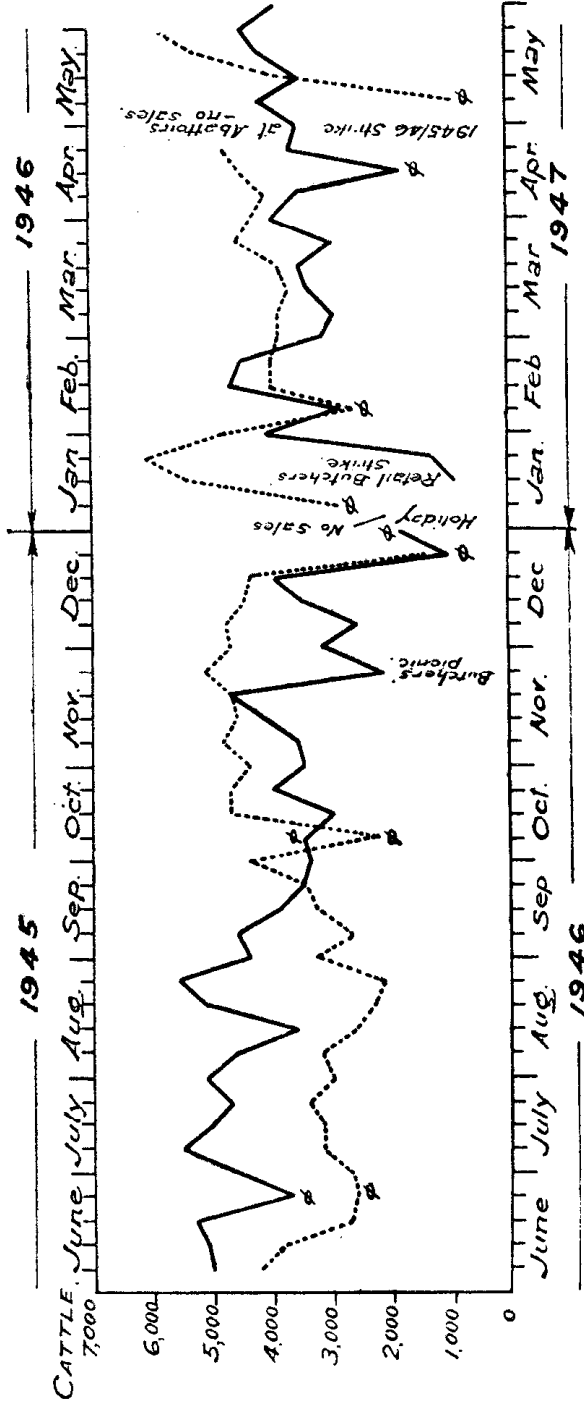

COMPARISON OF WEEKLY YARDINGS AT HOMEBUSH SALEYARDS
CATTLE

NOTE :- One sale day only (Public Holiday) marked thus :- φ

1945/46 shewn thus - - - - -
 1946/47

Drawn: *[Signature]*
 Checked: *[Signature]* 17.7.47.